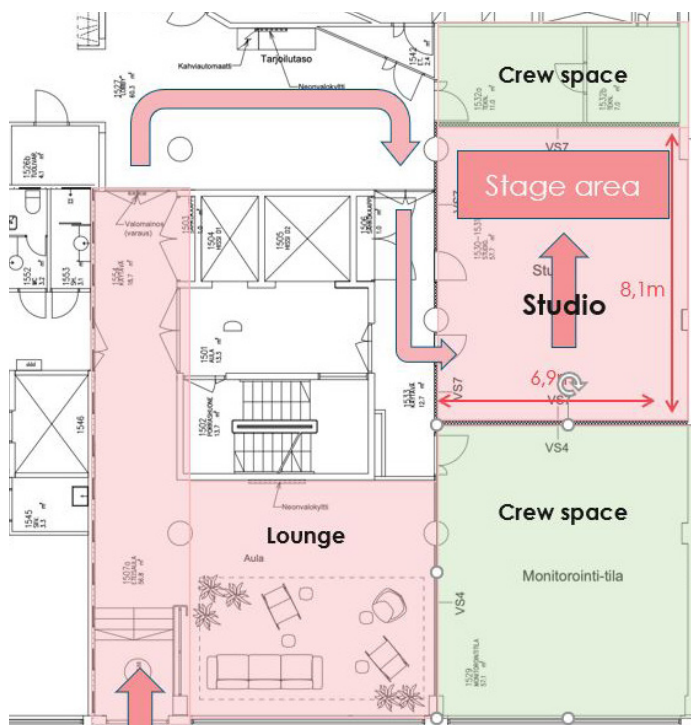

WORKERY+

The studio is permanently equipped with:

- Studio space: 8,1 m x 6,9 m, height 3 m
- 85" screen on the stage
- Three remote cameras
- Stream technology and audio services
- Studio furniture
- Separate lounge and control rooms.