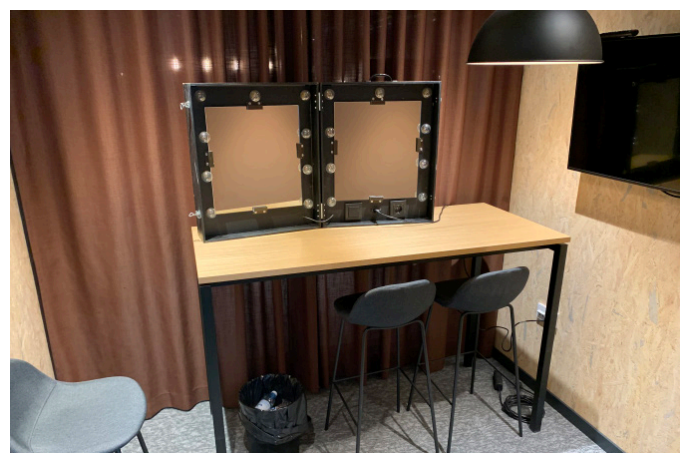

VANTAA 1 STUDIO

ÄRRÄVAARA

Creative Technology's Vantaa 1 studio, located 30 minutes from Helsinki Main Railway Station or Helsinki-Vantaa Airport, offers perfect facilities for virtual events. The studio is permanent build so it is easy and fast to execute events.

Vantaa 1 studio facility is permanently equipped with:

- 120 m² studio with separate control areas and a cozy lounge
- Three HD cameras with operators (one of them is a crane camera)
- LED floor
- Stream technology and audio services
- Separate interviewing space
- Live link connections to additional locations
- 10 m x 3 m hi-res LED screen for electric backgrounds and Picture-in-Picture use.